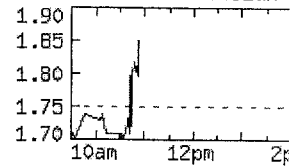

All Subject Message Text Authors

EAG Snapsho

EAG 6-Jun 10:52am

EAG 1.85 +0.10 +5

Get Qu

Delayed data providers - disclair

Symbol Lookup

Chart, Financials, Historical Prices, Industry, Profile, Reports, SEC Filings Get Streaming Real-Tim with Yahoo! Finance